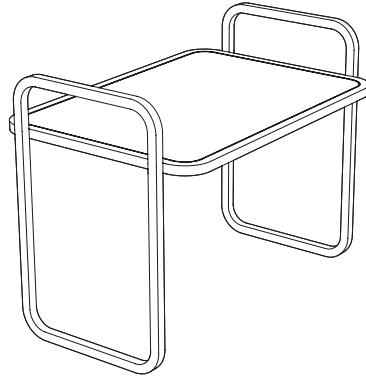

Space Island / Side Table
Sacha Walckhoff

editionvanTreeck

edition van Treeck by Gustav van Treeck GmbH Studios for Mosaic and Glasspainting
Schwindstrasse 3 / D-80798 München / +49.(0)89.5234085 / contact@editionvantreeck.com
www.editionvantreeck.com