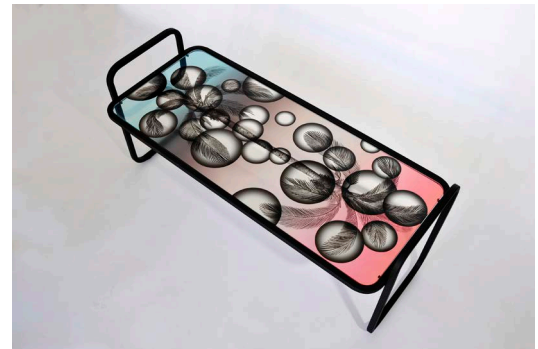

Space Island Tables

Sacha Walckhoff

Space Island / Coffee & Side Table This new opus by Sacha Walckhoff is based on the same concept of small steel bar furniture developed and launched in 2018. It consists of two nesting tables, a coffee table and a side table, which can be used together or separately. The work on the glass tops of these two tables superimposes serigraphs, colours and shimmering patterns to create a three-dimensional effect where shells and Siamese palm trees blend

creating an effect of an infinite universe of planets. As usual, Sacha Walckhoff has fun mixing styles by combining a pure and minimal line with rich and sophisticated detail, inspired by 80s science-fiction together with 19th century botanical engravings.

- Mirror & Serigraph on Safety Glass
- Matt Powder Coated Black Metal Structure

Dimensions

65cm / 25½"

110cm / 43¼"

Side Table

Coffee Table

Dessin

Side Table