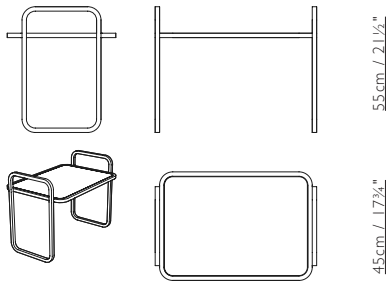

Space Island Tables

Sacha Walckhoff

Space Island / Coffee & Side Table This new opus by Sacha Walckhoff is based on the same concept of small steel bar furniture developed and launched in 2018. It consists of two nesting tables, a coffee table and a side table, which can be used together or separately. The work on the glass tops of these two tables superimposes serigraphs, colours and shimmering patterns to create a three-dimensional effect where shells and Siamese palm trees blend

- Mirror & Serigraph on Safety Glass
- Matt Powder Coated Black Metal Structure

Dimensions

65cm / 25½"

110cm / 43¼"

Side Table

Coffee Table

Dessin

Side Table