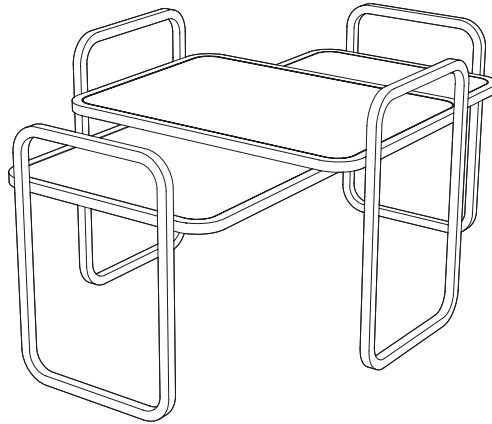

Space Island / Coffee & Side Table Set
Sacha Walckhoff

editionvanTreeck

edition van Treeck by Gustav van Treeck GmbH Studios for Mosaic and Glasspainting
Schwindstrasse 3 / D-80798 München / +49.(0)89.5234085 / contact@editionvantreeck.com
www.editionvantreeck.com