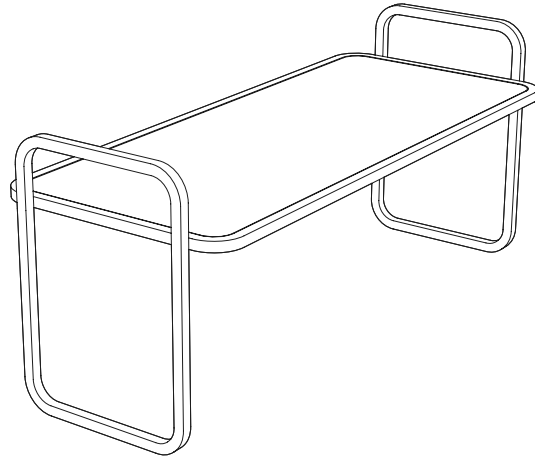

Space Island / Coffee Table
Sacha Walckhoff

editionvanTreeck

edition van Treeck by Gustav van Treeck GmbH Studios for Mosaic and Glasspainting
Schwindstrasse 3 / D-80798 München / +49.(0)89.5234085 / contact@editionvantreeck.com
www.editionvantreeck.com