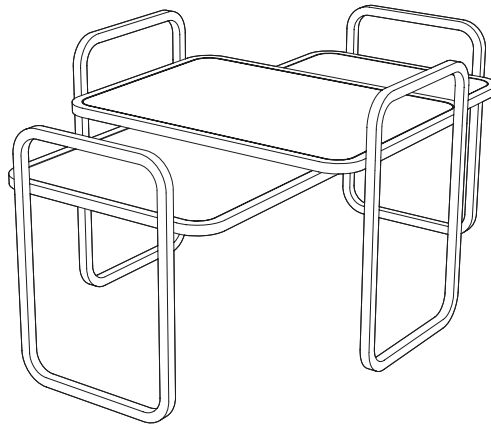

Space Island Tables

Sacha Walckhoff

Space Island / Coffee & Side Table This new opus by Sacha Walckhoff is based on the same concept of small steel bar furniture developed and launched in 2018. It consists of two nesting tables, a coffee table and a side table, which can be used together or separately. The work on the glass tops of these two tables superimposes serigraphs, colours and shimmering patterns to create a three-dimensional effect where shells and Siamese palm trees blend

- Mirror & Serigraph on Safety Glass
- Matt Powder Coated Black Metal Structure

Dimensions

65cm / 25½"

110cm / 43¼"

Side Table

Coffee Table

Dessin

Side Table