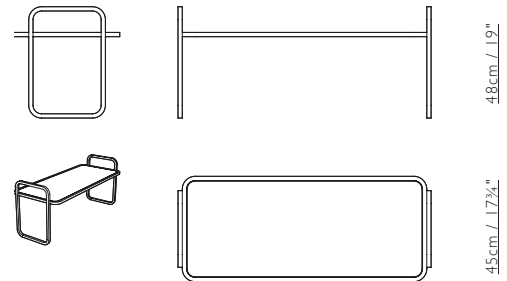

Space Island Tables

Sacha Walckhoff

Space Island / Coffee & Side Table This new opus by Sacha Walckhoff is based on the same concept of small steel bar furniture developed and launched in 2018. It consists of two nesting tables, a coffee table and a side table, which can be used together or separately. The work on the glass tops of these two tables superimposes serigraphs, colours and shimmering patterns to create a three-dimensional effect where shells and Siamese palm trees blend

- Mirror & Serigraph on Safety Glass
- Matt Powder Coated Black Metal Structure

Dimensions

65cm / 25½"

110cm / 43¼"

Side Table

Coffee Table

Dessin

Side Table